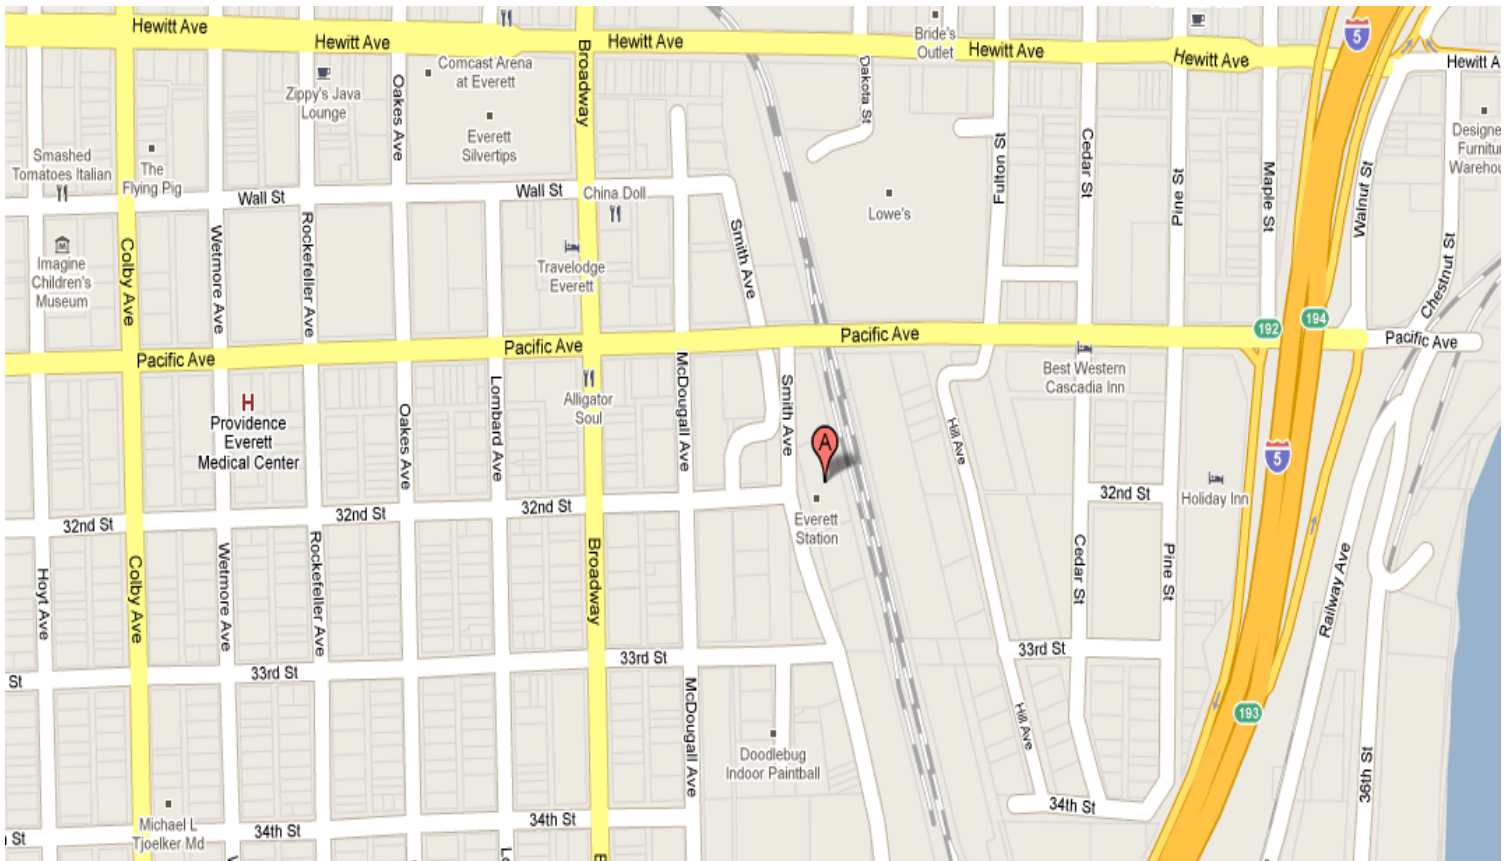

OLLI-UW Everett Station Location

3201 Smith Ave

Everett, WA 98201

<http://www.ci.everett.wa.us/default.aspx?ID=291>

Directions from I-5 traveling north:

- Take exit 193 for Pacific Ave toward State Root 529/City Center
- Turn left at Pacific Ave
- Turn left at Smith Ave

From I-5 traveling south:

- Take exit #194 for Everett Ave.
- Turn right at Everett Ave./WA-529
- Turn left at Broadway
- Turn left at the 2nd cross street onto Pacific Ave
- Take the second right onto Smith Ave

Parking Options

- East Parking Lot (accessible off Pacific & Hill Streets):
 - From the freeway, heading west on Pacific, turn left on Hill Street. There will be signs to parking lot.
 - Walk south to the pedestrian bridge and cross the tracks.
- There are 2 parking lots accessible off of Smith Ave:
 - West Parking Lot A
 - South Parking Lot B